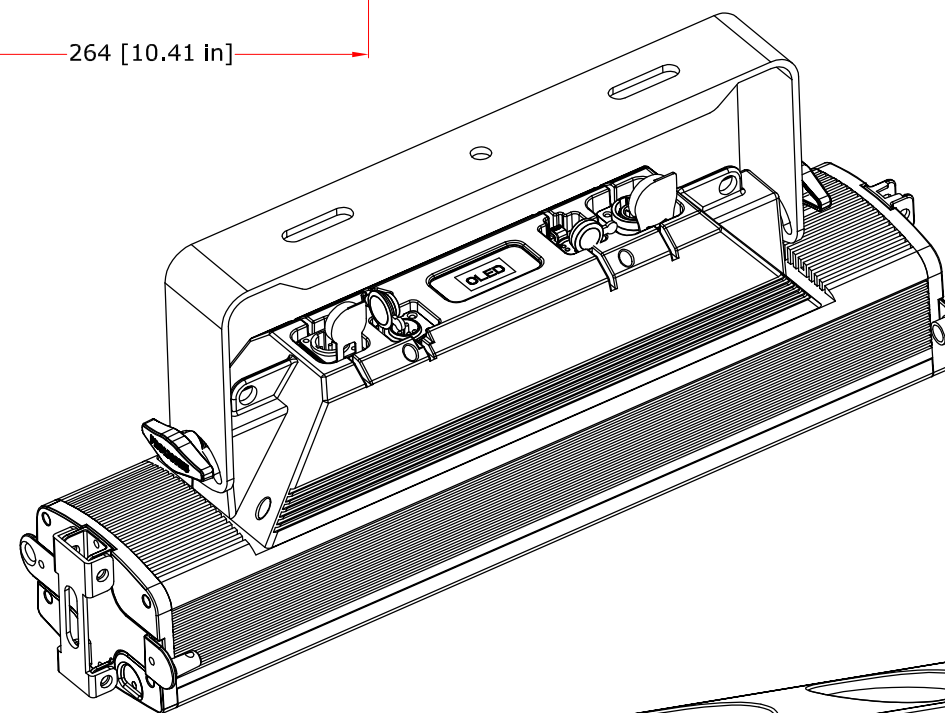

All dimensions are in mm/in

hanging bracket - top view

		Drawing number	
Title ARENACOB4HALO		Draw description	
Date 26-08-2016	Revision N. 001	Sheet 01	of 01
Checked			
Duplication of this drawing, either full or in part, is strictly prohibited without prior written authorization of Prolights			