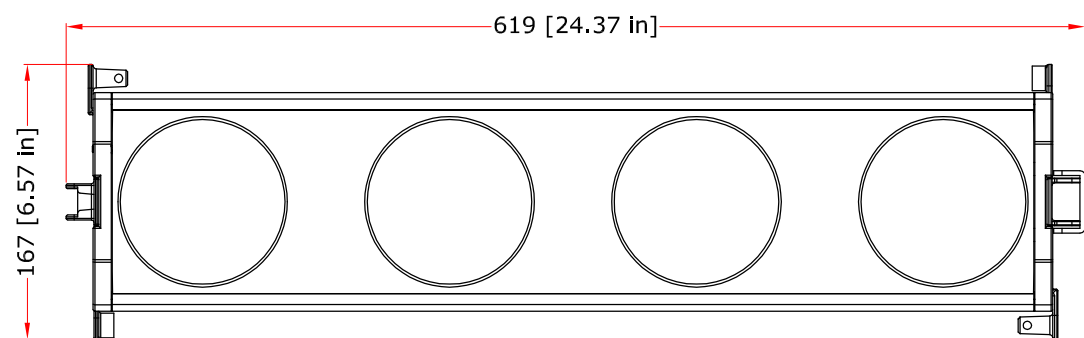

All dimensions are in mm/in

hanging bracket - top view

		Drawing number	
Title ARENACOB4HALO		Draw description	
Date 26-08-2016	Revision N. 001	Sheet 01	of 01
Checked			
Duplication of this drawing, either full or in part, is strictly prohibited without prior written authorization of Prolights			