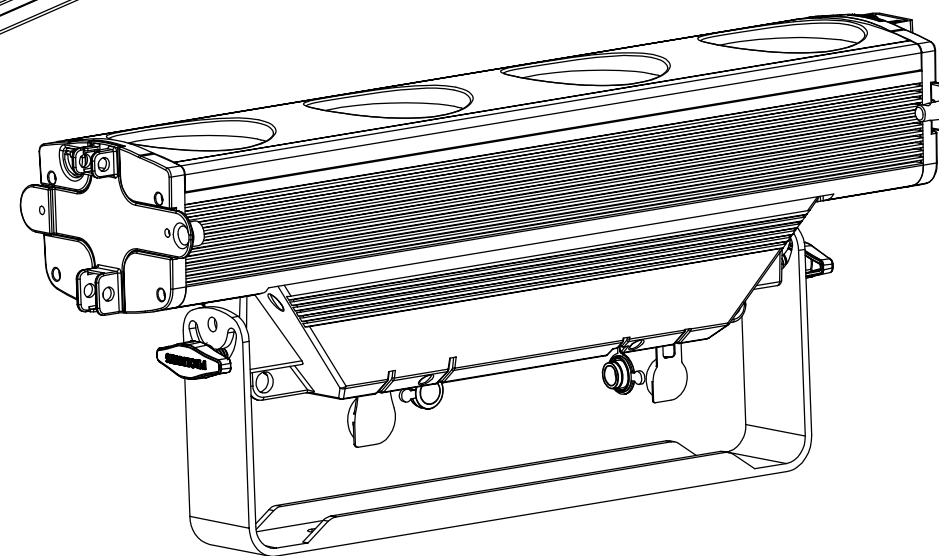

All dimensions are in mm/in

hanging bracket - top view

		Drawing number	
Title ARENACOB4HALO		Draw description	
Date 26-08-2016	Revision N. 001	Sheet 01	of 01
Checked			
Duplication of this drawing, either full or in part, is strictly prohibited without prior written authorization of Prolights			