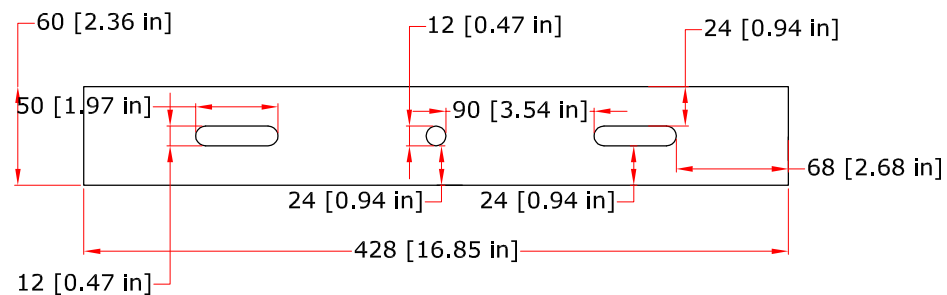

All dimensions are in mm/in

hanging bracket - top view

		Drawing number	
Title ARENACOB4HALO		Draw description	
Date 26-08-2016	Revision N. 001	Sheet 01	of 01
Checked			
Duplication of this drawing, either full or in part, is strictly prohibited without prior written authorization of Prolights			