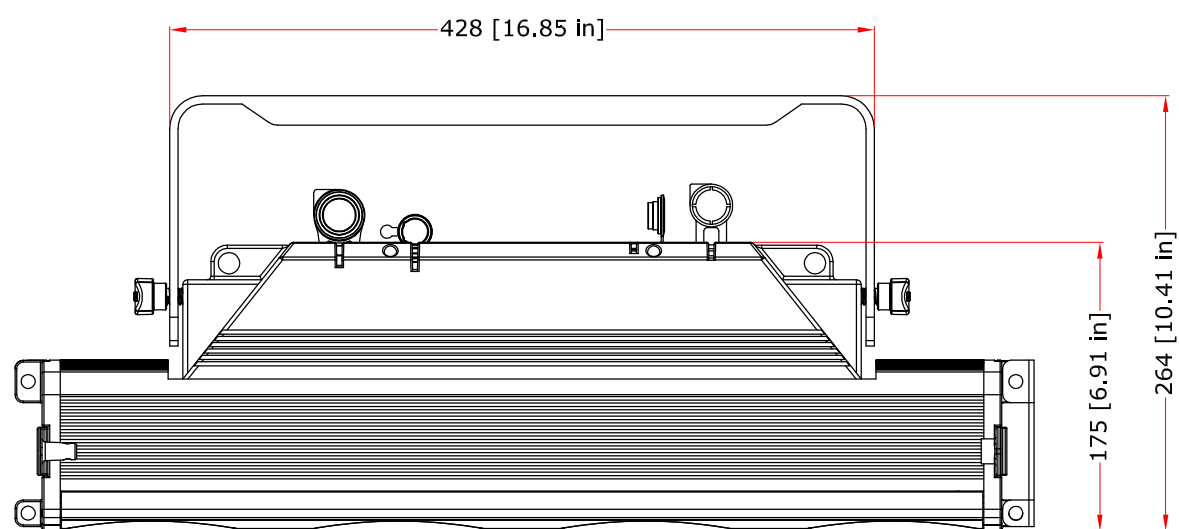

All dimensions are in mm/in

hanging bracket - top view

		Drawing number	
Title ARENACOB4HALO		Draw description	
Date 26-08-2016	Revision N. 001	Sheet 01	of 01
Checked			
Duplication of this drawing, either full or in part, is strictly prohibited without prior written authorization of Prolights			