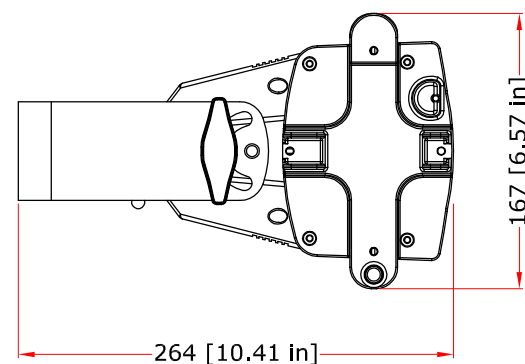

All dimensions are in mm/in

hanging bracket - top view

		Drawing number	
Title ARENACOB4HALO		Draw description	
Date 26-08-2016	Revision N. 001	Sheet 01	of 01
Checked			
Duplication of this drawing, either full or in part, is strictly prohibited without prior written authorization of Prolights			